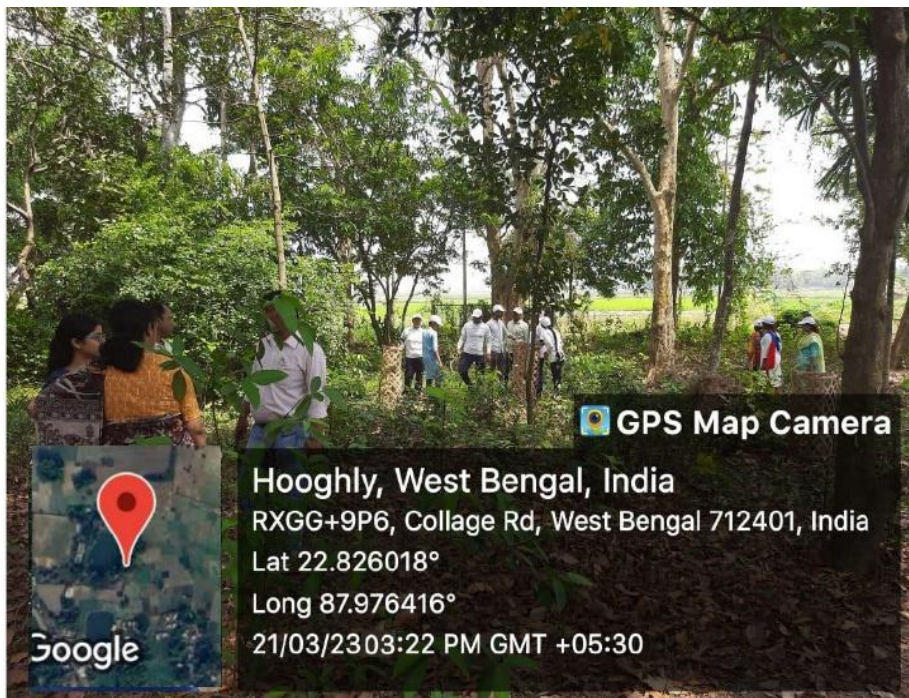

Hooghly, West Bengal, India
RXGG+9P6, Collage Rd, West Bengal 712401, India
Lat 22.826018°
Long 87.976416°
21/03/23 03:22 PM GMT +05:30